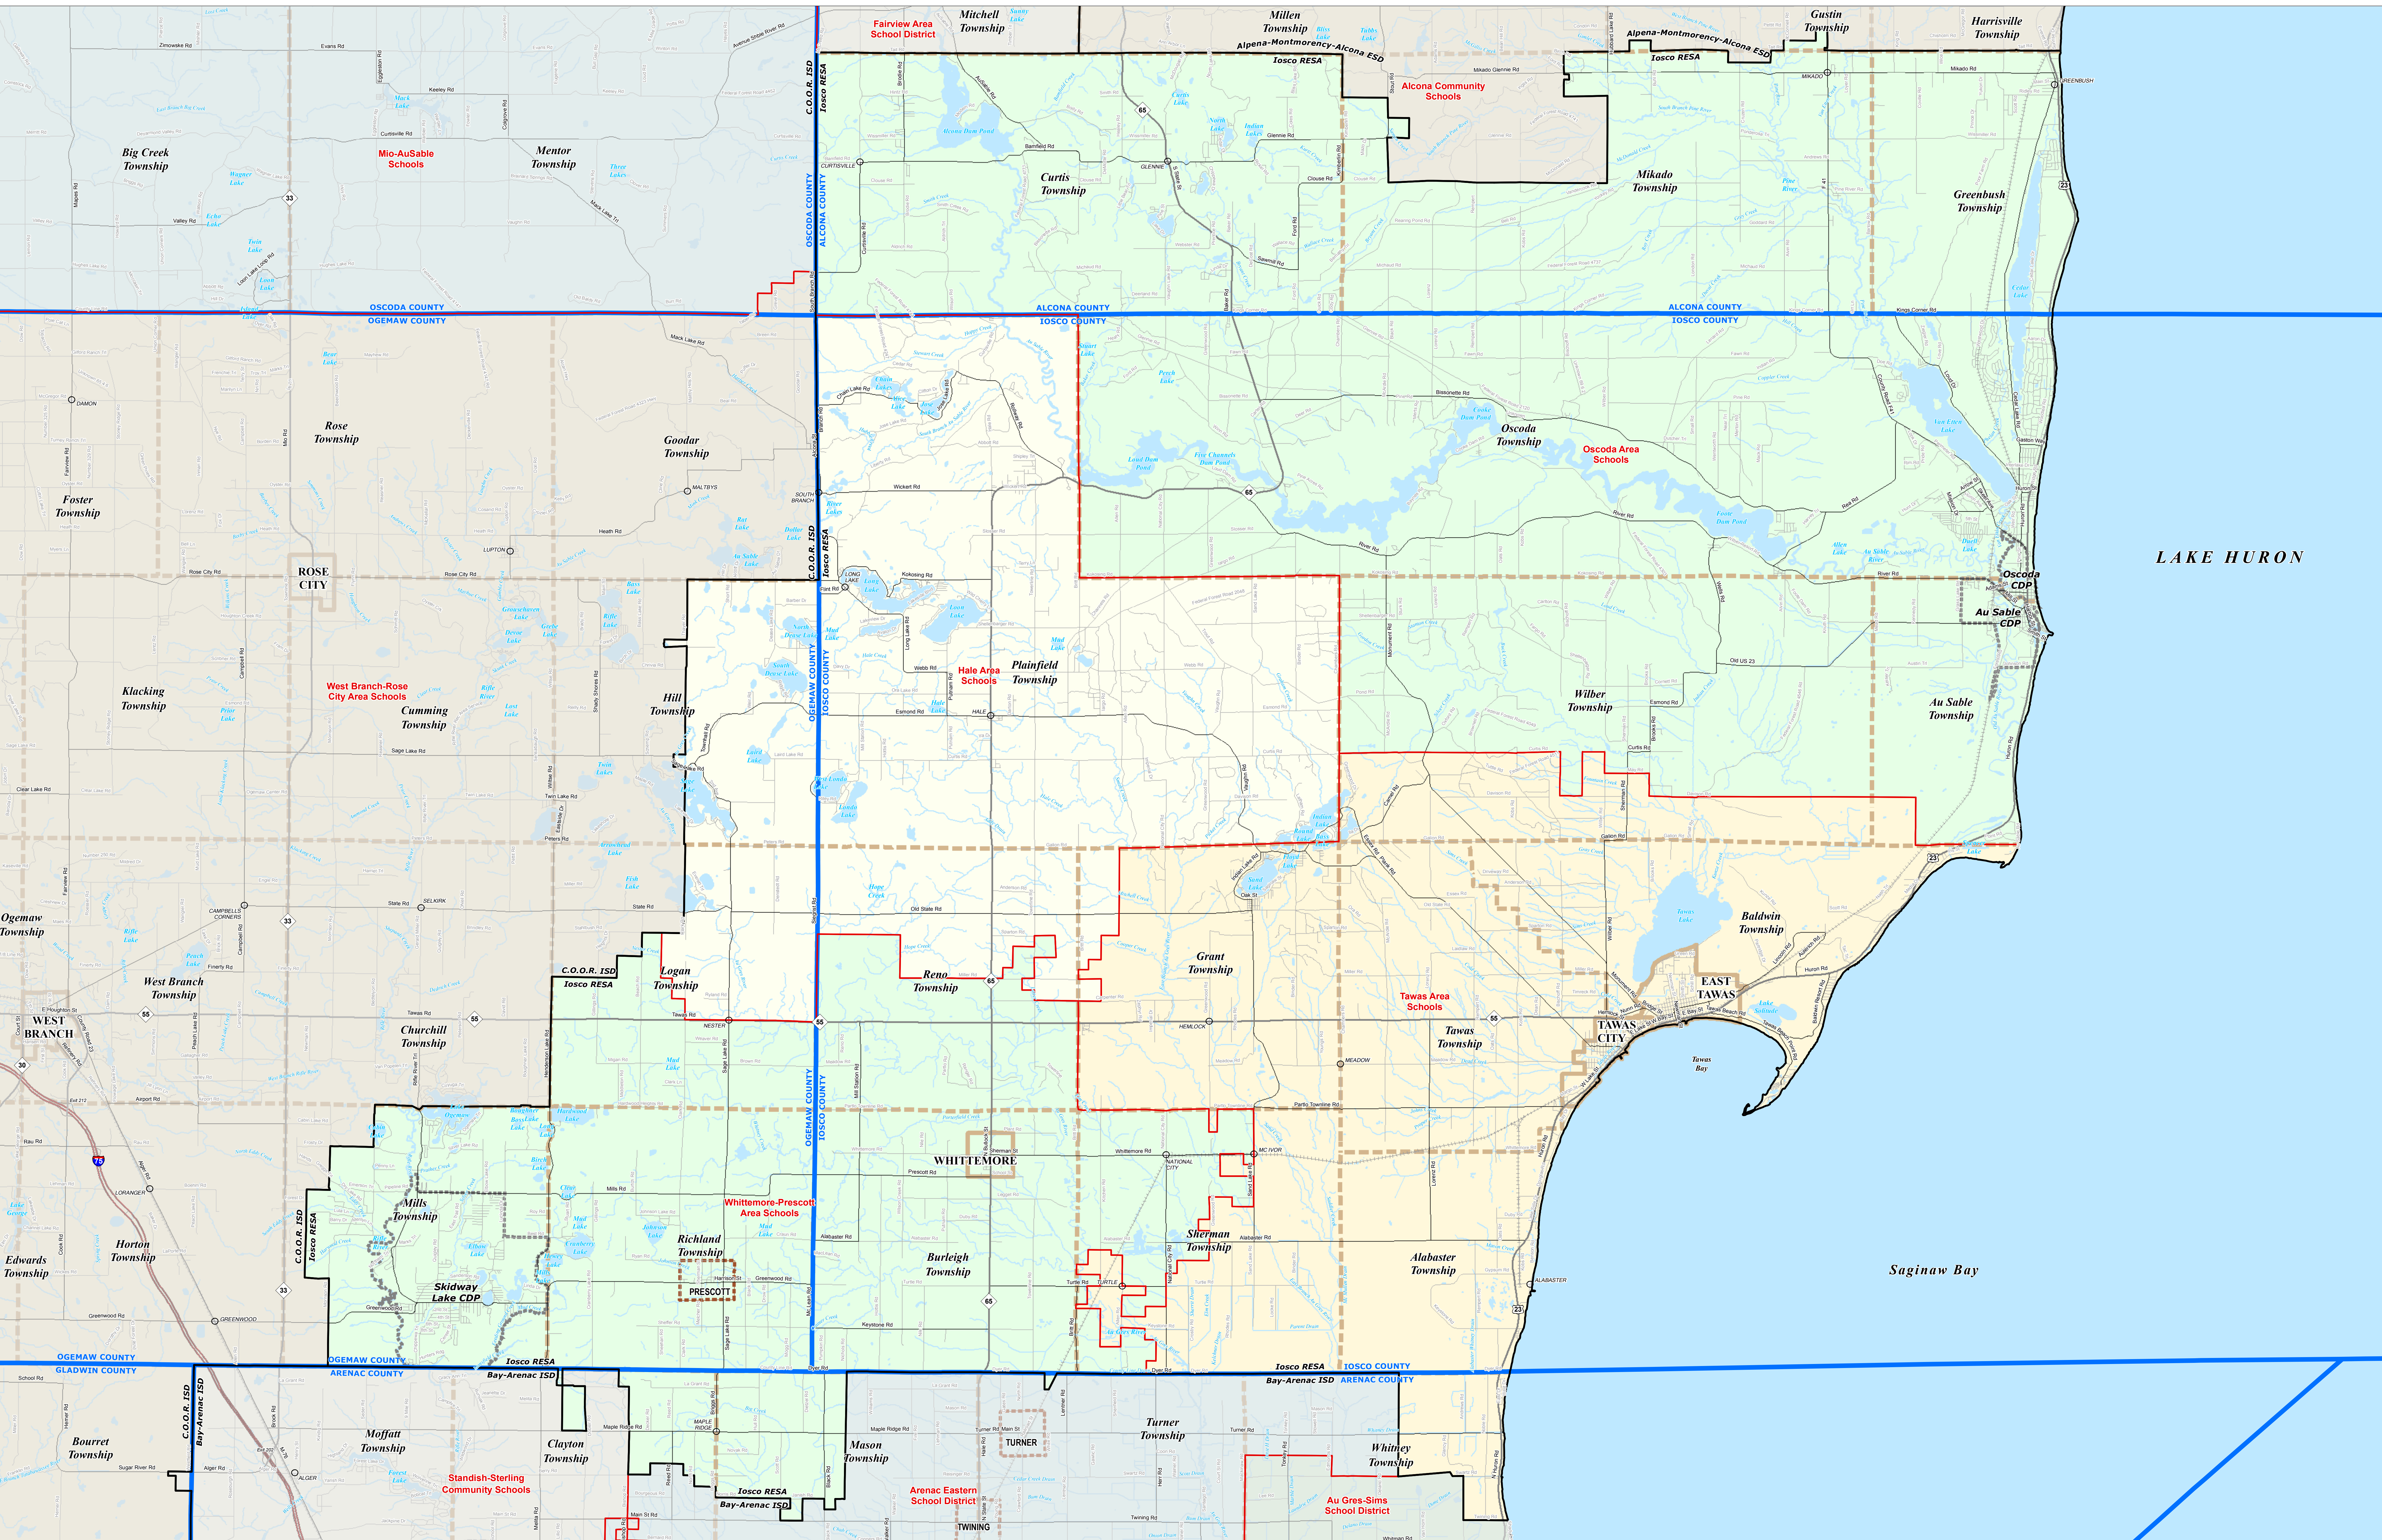

IOSCO RESA

0 2.5 5 Miles

*Note: Non K-12 School Districts identified with Asterisk (*) in Name

11/18/13

Legend

Source: Michigan Geographic Framework, v13a